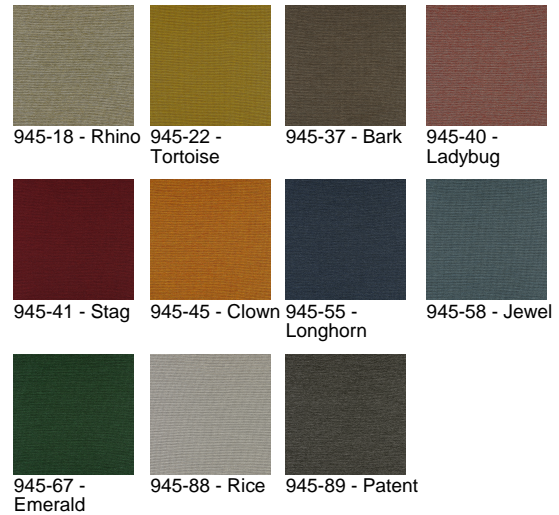

HBF TEXTILES

Beetle

945-67 Emerald

\$59.00/yard

DESIGNER	Elodie Blanchard
APPLICATION	Upholstery, wrapped panel, systems panel
CONTENT	81% polyester, 19% polyacrylic
WIDTH	56"
REPEAT	None
WEIGHT	16.24 ounces per linear yard
FINISH	None
BACKING	None
ABRASION	80,000 double rubs (W)
ORIGIN	Germany
FLAME RESISTANCE	California TB 117-2013 Section 1 (Pass), Class A rated ASTM E-84 (unadhered)
MAINTENANCE	<p>WS: Clean with upholstery shampoo or mild dry cleaning solvent.</p> <p>Bleach solutions up to 10% for cleaning difficult stains.</p>