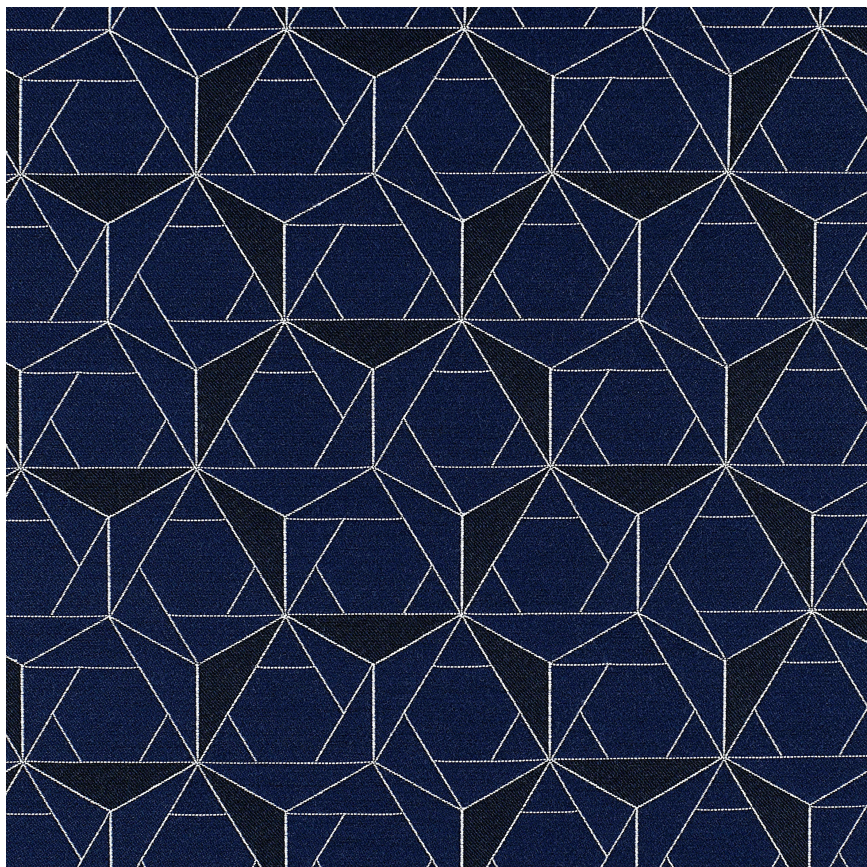

## Folded Lines

973-57 Navy & White

\$59.00/yard

973-44 - Red & White

973-45 - Melon & Blue

973-51 - Sky & Coral

973-54 - Grey & Aqua

973-57 - Navy & White

973-58 - Indigo & Orange

973-67 - Beige & Green

973-87 - Charcoal & Gold

973-90 - Black & White

---

### REPEAT

4" V x 7 3/8" H

---