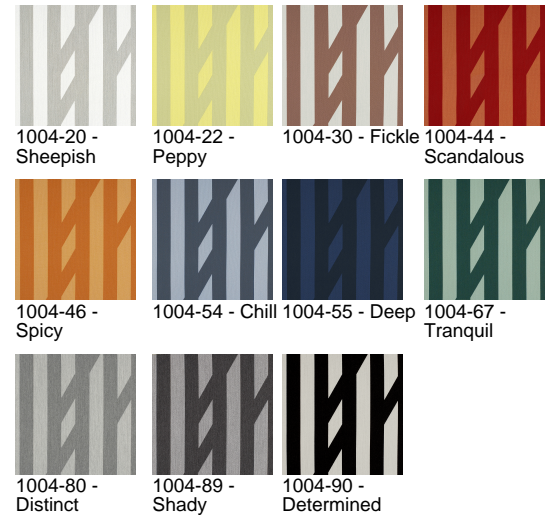

HBF TEXTILES

Sir Stripe-a-lot

1004-44 Scandalous

\$77.00/yard

DESIGNER	Ghislaine Viñas
APPLICATION	Upholstery
CONTENT	67% Sunbrella® acrylic, 33% polyester
WIDTH	54"
REPEAT	28" V x 27 3/4" H (fabric shown railroaded)
WEIGHT	16.59 ounces per linear yard
FINISH	This pattern is available with a non-PFAS water repellent finish. Colorways – 20 Sheepish, 22 Peppy, 30 Fickle, 44 Scandalous, 54 Chill, 55 Deep, 67 Tranquil, 80 Distinct, 89 Shady, and 90 Determined are available with a PFAS performance stain finish.
BACKING	None
ABRASION	92,000 double rubs (W)
ORIGIN	United States
FLAME RESISTANCE	California TB 117-2013 Section 1 (Pass)
MAINTENANCE	WS: Clean with upholstery shampoo or mild dry cleaning