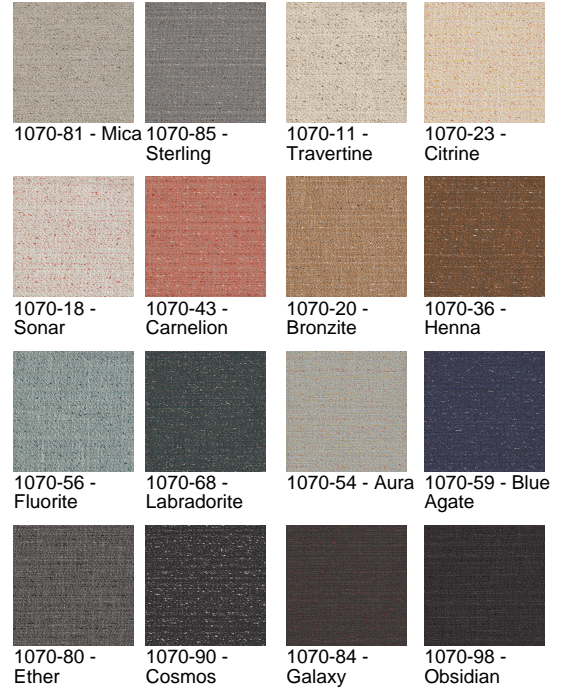

HBF TEXTILES

Stardust

1070-84 Galaxy

\$54.00/yard

DESIGNER	Erin Ruby
APPLICATION	Upholstery
CONTENT	53% polyester ultraviolet, 33% polyester, 14% recycled polyester
WIDTH	57"
REPEAT	None
WEIGHT	27.50 ounces per linear yard
FINISH	None
BACKING	Acrylic
ABRASION	63,000 double rubs (W)
ORIGIN	United States
FLAME RESISTANCE	California TB 117-2013 Section 1 (Pass), NFPA 260 (UFAC Class 1)
MAINTENANCE	