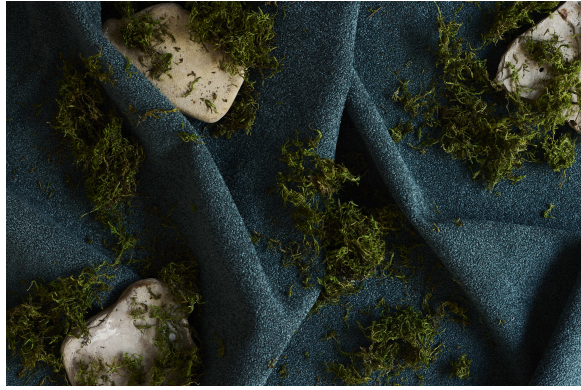

1080-46 - Hot  
Desert

1080-37 -  
Fallen Logs

1080-62 -  
Backyard

1080-67 -  
Rainforest

1080-56 -  
Riverbed

1080-85 -  
Shaded Woods

1080-90 - Deep  
Caves

<b>APPLICATION</b>	Upholstery
<b>CONTENT</b>	100% Polyester
<b>WIDTH</b>	55"
<b>REPEAT</b>	None
<b>WEIGHT</b>	24.54 ounces per linear yard
<b>FINISH</b>	None
<b>BACKING</b>	Acrylic
<b>ABRASION</b>	100,000 double rubs (W)
<b>ORIGIN</b>	Indonesia
<b>FLAME RESISTANCE</b>	California TB 117-2013 Section 1 (Pass), NFPA 260 (UFAC Class 1)
<b>MAINTENANCE</b>	S: Clean with water free dry- cleaning solvent.