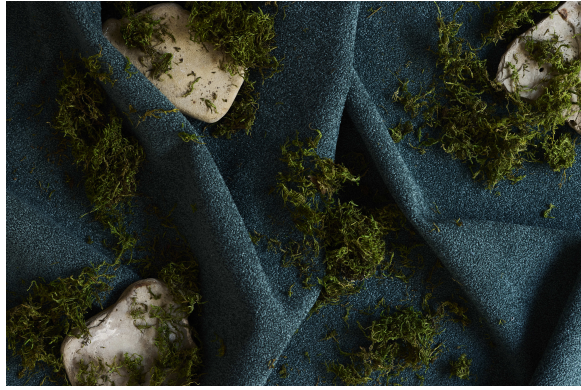

1080-23 -
Canyon Cliff

1080-46 - Hot
Desert

1080-37 -
Fallen Logs

1080-62 -
Backyard

1080-67 -
Rainforest

1080-56 -
Riverbed

1080-85 -
Shaded Woods

1080-90 - Deep
Caves

APPLICATION	Upholstery
CONTENT	100% Polyester
WIDTH	55"
REPEAT	None
WEIGHT	24.54 ounces per linear yard
FINISH	None
BACKING	Acrylic
ABRASION	100,000 double rubs (W)
ORIGIN	Indonesia
FLAME RESISTANCE	California TB 117-2013 Section 1 (Pass), NFPA 260 (UFAC Class 1)
MAINTENANCE	S: Clean with water free dry- cleaning solvent.