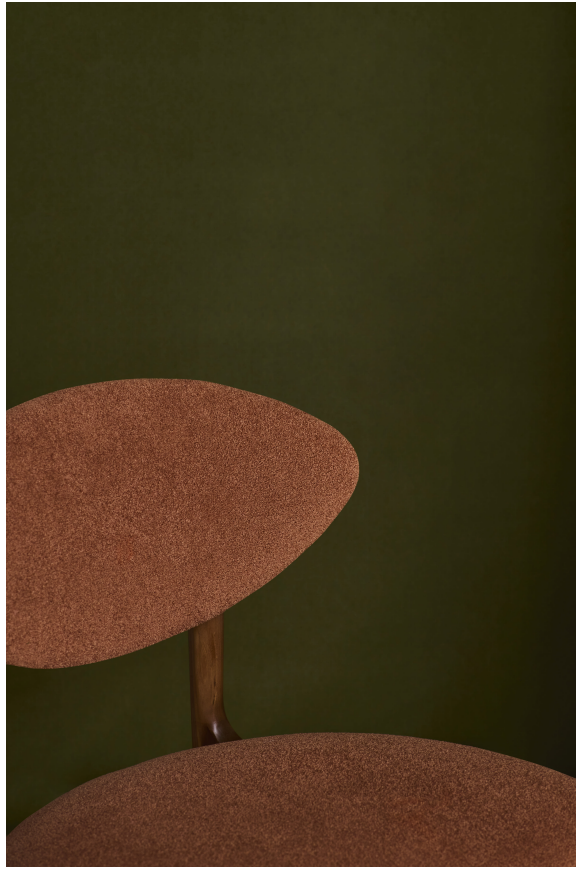

HBF TEXTILES

Moody Moss

1080-20 Sandstone Wall

\$50.00/yard

1080-10 -
Snowy
Mountains

1080-11 -
Winter Tree

1080-83 - Rock
Ledges

1080-20 -
Sandstone
Wall

1080-23 -
Canyon Cliff

1080-46 - Hot
Desert

1080-37 -
Fallen Logs

1080-62 -
Backyard

1080-67 -
Rainforest

1080-56 -
Riverbed

1080-85 -
Shaded Woods

1080-90 - Deep
Caves

APPLICATION	Upholstery
CONTENT	100% Polyester
WIDTH	55"
REPEAT	None
WEIGHT	24.54 ounces per linear yard
FINISH	None
BACKING	Acrylic
ABRASION	100,000 double rubs (W)
ORIGIN	Indonesia
FLAME RESISTANCE	California TB 117-2013 Section 1 (Pass), NFPA 260 (UFAC Class 1)
MAINTENANCE	S: Clean with water free dry- cleaning solvent.