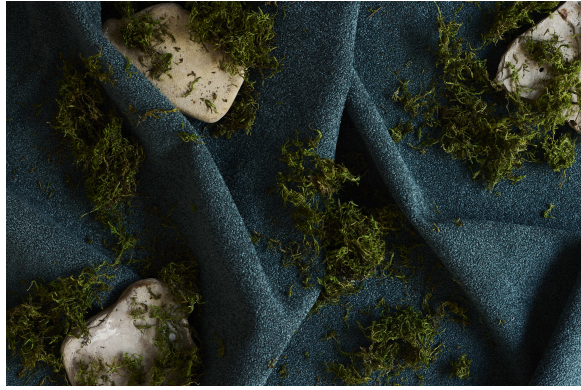

HBF TEXTILES

Moody Moss

1080-23 Canyon Cliff

\$50.00/yard

1080-10 -
Snowy
Mountains

1080-11 -
Winter Tree

1080-83 - Rock
Ledges

1080-20 -
Sandstone
Wall

1080-23 -
Canyon Cliff

1080-46 - Hot
Desert

1080-37 -
Fallen Logs

1080-62 -
Backyard

1080-67 -
Rainforest

1080-56 -
Riverbed

1080-85 -
Shaded Woods

1080-90 - Deep
Caves

APPLICATION	Upholstery
CONTENT	100% Polyester
WIDTH	55"
REPEAT	None
WEIGHT	24.54 ounces per linear yard
FINISH	None
BACKING	Acrylic
ABRASION	100,000 double rubs (W)
ORIGIN	Indonesia
FLAME RESISTANCE	California TB 117-2013 Section 1 (Pass), NFPA 260 (UFAC Class 1)
MAINTENANCE	S: Clean with water free dry- cleaning solvent.