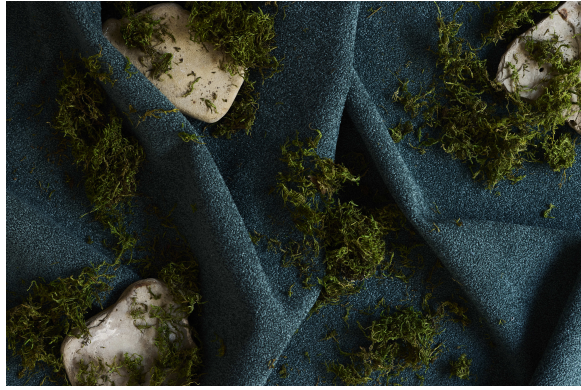

HBF TEXTILES

Moody Moss

1080-23 Canyon Cliff

\$53.00/yard

1080-10 -
Snowy
Mountains

1080-11 -
Winter Tree

1080-83 - Rock
Ledges

1080-20 -
Sandstone
Wall

1080-23 -
Canyon Cliff

1080-46 - Hot
Desert

1080-37 -
Fallen Logs

1080-62 -
Backyard

1080-67 -
Rainforest

1080-56 -
Riverbed

1080-85 -
Shaded Woods

1080-90 - Deep
Caves

APPLICATION	Upholstery
CONTENT	100% Polyester
WIDTH	55"
REPEAT	None
WEIGHT	24.54 ounces per linear yard
FINISH	None
BACKING	Acrylic
ABRASION	100,000 double rubs (W)
ORIGIN	Indonesia
FLAME RESISTANCE	California TB 117-2013 Section 1 (Pass), NFPA 260 (UFAC Class 1)
MAINTENANCE	S: Clean with water free dry- cleaning solvent.