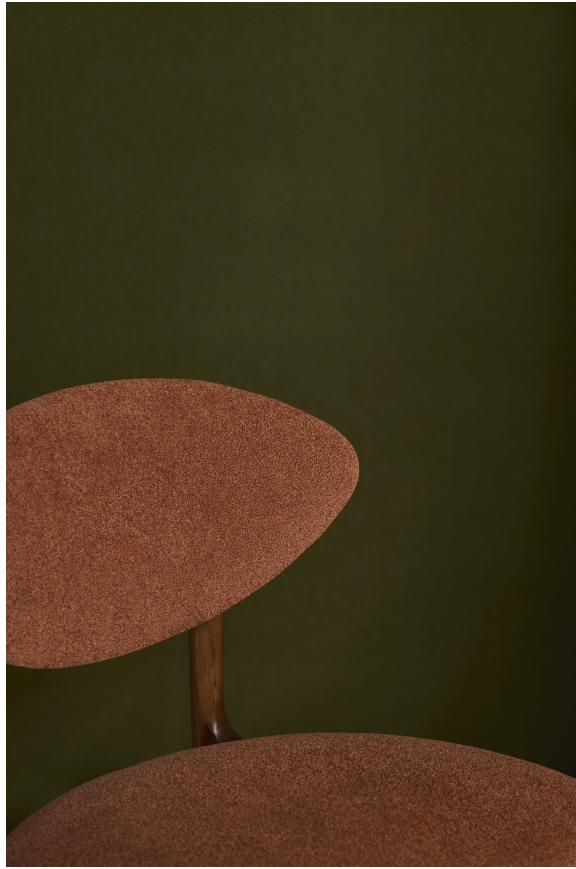

HBF TEXTILES

Moody Moss

1080-23 Canyon Cliff

\$53.00/yard

1080-10 -
Snowy
Mountains

1080-11 -
Winter Tree

1080-83 - Rock
Ledges

1080-20 -
Sandstone
Wall

1080-23 -
Canyon Cliff

1080-46 - Hot
Desert

1080-37 -
Fallen Logs

1080-62 -
Backyard

1080-67 -
Rainforest

1080-56 -
Riverbed

1080-85 -
Shaded Woods

1080-90 - Deep
Caves

APPLICATION	Upholstery
CONTENT	100% Polyester
WIDTH	55"
REPEAT	None
WEIGHT	24.54 ounces per linear yard
FINISH	None
BACKING	Acrylic
ABRASION	100,000 double rubs (W)
ORIGIN	Indonesia
FLAME RESISTANCE	California TB 117-2013 Section 1 (Pass), NFPA 260 (UFAC Class 1)
MAINTENANCE	S: Clean with water free dry- cleaning solvent.